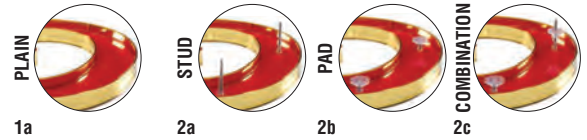

Mounting Options