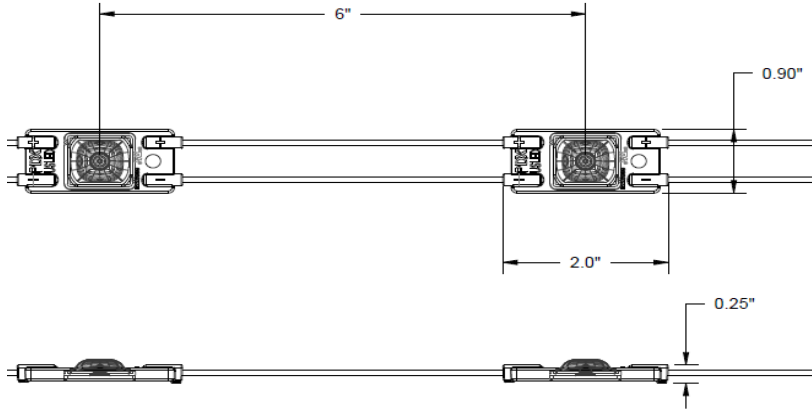

Features

- Red, blue, green and orange LED module available in various light levels
- Module runs off 12VDC, Class 2 power source
- 160° beam angle
- IP66 rated for protection from dust and moisture
- Lights a stroke of up to 12 inches in a 5 inch deep can
- Only 2 modules per foot
- Light levels are kept constant with a constant current regulator
- 5-year warranty

Specifications

Dimensions: 2.0" x 0.9" x 0.35"

Packaging Information

Master Case	720 Modules - 360 Feet
Inner Case	240 Modules - 120 Feet
Tray	80 Modules - 40 Feet

Pallet	42 Master Cases
---------------	-----------------