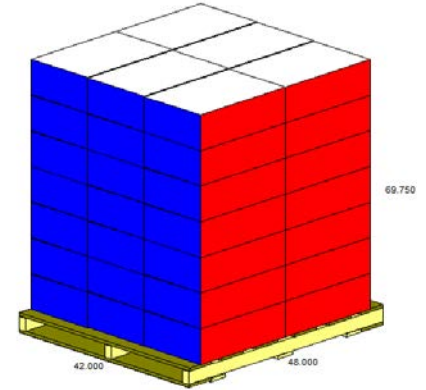

Specifications

Dimensions: 2.0" x 0.9" x 0.35"

Packaging Information

Master Case	720 Modules - 360 Feet
Inner Case	240 Modules - 120 Feet
Tray	80 Modules - 40 Feet

Pallet	42 Master Cases
---------------	-----------------

42" x 48" x 69.75"

42 Master Cases
30,240 Modules
15,120 Feet

Don't forget our complimentary signage layouts.

We pride ourselves on quality service. Our signage layout team is no exception. In the fast-paced industry of signage, we offer a free layout service with a quick turnaround. Our specialty is providing you with a cost effective layout using our wide variety of signage products. To request a signage layout please email to estimate@usled.com. We accept artwork in the following formats: JPG, GIF, BMP, PDF, EPS, DXF, DWG, CDR, and AI.