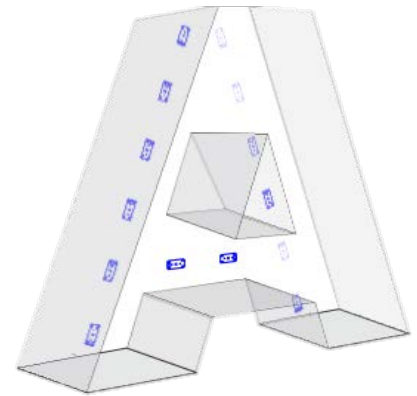

PDX - Colors

Channel Letter Lighting | 5" - 10" Channel Letter Depth

PRELIMINARY

Project	Type
Catalog Number	

Rev #	5/24/17-2
-------	-----------

Description

Pushing the boundaries of back lighting channel letters, PDX1 offers the latest in color LED sign technology. PDX1 illuminates the face of a sign with a stroke as wide as 12 inches in a 5 inch deep can using only 2 modules per foot. The modules is encapsulated with a durable over mold resin and wide-beam optic, providing IP ingress protection.

Features

- Red, blue, green and orange LED module available in various light levels
- Module runs off 12VDC, Class 2 power source
- 160° beam angle
- IP66 rated for protection from dust and moisture
- Lights a stroke of up to 12 inches in a 5 inch deep can
- Only 2 modules per foot
- Light levels are kept constant with a constant current regulator
- 5-year warranty

Specifications

Dimensions: 2.0" x 0.9" x 0.35"

Packaging Information

Master Case	720 Modules - 360 Feet
Inner Case	240 Modules - 120 Feet
Tray	80 Modules - 40 Feet

Pallet	42 Master Cases
---------------	-----------------

42" x 48" x 69.75"

42 Master Cases
30,240 Modules
15,120 Feet

Don't forget our complimentary signage layouts.

We pride ourselves on quality service. Our signage layout team is no exception. In the fast-paced industry of signage, we offer a free layout service with a quick turnaround. Our specialty is providing you with a cost effective layout using our wide variety of signage products. To request a signage layout please email to estimate@usled.com. We accept artwork in the following formats: JPG, GIF, BMP, PDF, EPS, DXF, DWG, CDR, and AI.