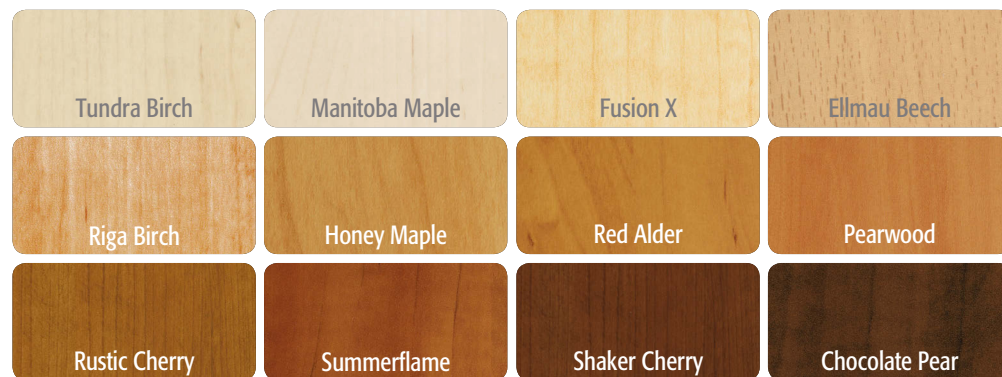

*Images of our sample range are for representation only. Colour selection should be based on physical sample through the designLab™.

KYDEX® Sheet Colour Collection for
Aviation Interiors

KYDEX® 6503 Integral pearlescent low-heat-release aviation sheet

KYDEX® Sheet Colour Collection for
Retail Interior Components

KYDEX® XD03 Integral pearlescent sheet for flat lamination and membrane pressed applications

Metallic Collection

KYDEX® 110 Metallics Metallic, fire-rated sheet for thermoforming and membrane pressing

Wood Grain Collection

KYDEX® XDWG & 152WG For flat lamination and membrane pressed applications

*Images of our sample range are for representation only. Colour selection should be based on physical sample through the designLab™.