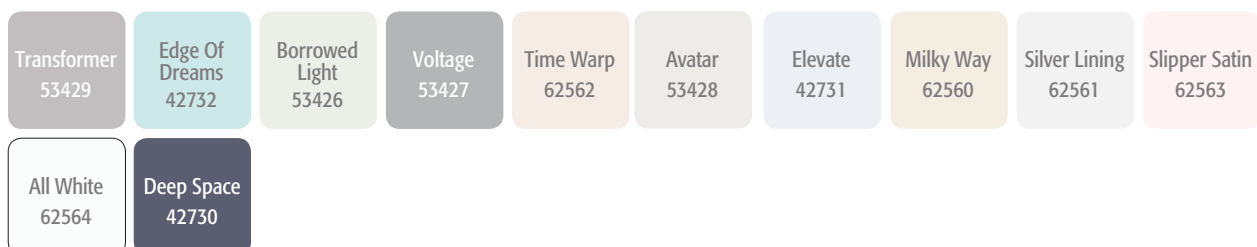

KYDEX® Sheet Colour Collection for
Medical Device Enclosures

KYDEX® 430 Proprietary ABS/PVC blend developed specifically for medical device housing applications