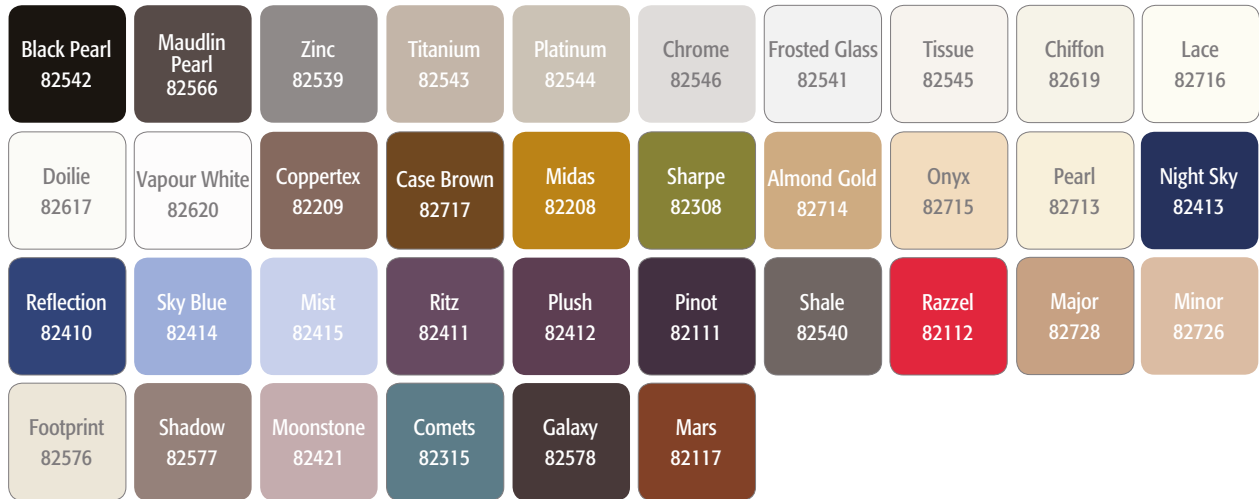

Resolve

- Security 42654
- Wicket 72938
- Blotter 72959
- Iron Safe 53261
- Old Money 22251
- Wax Seal 12233
- Bank Note 32248
- Cash Out 42655

Tangents

- Fraise 22254
- Crema 72944
- Downtown 42648
- Emerald City 32246
- After Dark 12240
- Mostaza 72937
- Ayers 22253
- Ocean Requiem 32243
- Riva 32250
- Bolt 42670
- Double Yolk 22257
- Currant 12238
- Path 72942
- Burnt Toast 72945
- Eiderdown 62517
- Runway 72943
- Cumulus 62516
- Napoleon 42658

Tempest

- Cambridge 12234
- Academy 32244
- Heather 42650
- Polo 32251
- The Cape 72941
- First Mate 42657
- Oil Skin 72936
- Black Watch 53259

KYDEX® Textures

KYDEX® thermoplastics are offered in eight textures. Each texture presents its own unique opportunities and challenges. Textures are embossed into the sheet during the extrusion process, so available textures may be limited based on material grade, thickness, or width. Pressure forming with KYDEX® material offers limitless opportunities for part texture.

*Images of our sample range are for representation only. Colour selection should be based on physical sample through the designLab™.

KYDEX® Sheet Colour Collection for
Aviation Interiors

KYDEX® 6503 Integral pearlescent low-heat-release aviation sheet