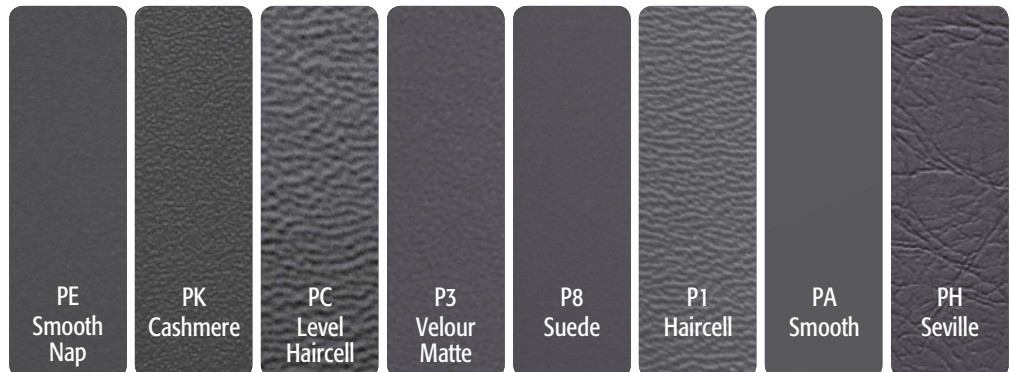

Resolve

- Security 42654
- Wicket 72938
- Blotter 72959
- Iron Safe 53261
- Old Money 22251
- Wax Seal 12233
- Bank Note 32248
- Cash Out 42655

Tangents

- Fraise 22254
- Crema 72944
- Downtown 42648
- Emerald City 32246
- After Dark 12240
- Mostaza 72937
- Ayers 22253
- Ocean Requiem 32243
- Riva 32250
- Bolt 42670
- Double Yolk 22257
- Currant 12238
- Path 72942
- Burnt Toast 72945
- Eiderdown 62517
- Runway 72943
- Cumulus 62516
- Napoleon 42658

Tempest

- Cambridge 12234
- Academy 32244
- Heather 42650
- Polo 32251
- The Cape 72941
- First Mate 42657
- Oil Skin 72936
- Black Watch 53259

KYDEX® Textures

KYDEX® thermoplastics are offered in eight textures. Each texture presents its own unique opportunities and challenges. Textures are embossed into the sheet during the extrusion process, so available textures may be limited based on material grade, thickness, or width. Pressure forming with KYDEX® material offers limitless opportunities for part texture.

*Images of our sample range are for representation only. Colour selection should be based on physical sample through the designLab™.

KYDEX® Sheet Colour Collection for
Aviation Interiors

KYDEX® 6503 Integral pearlescent low-heat-release aviation sheet