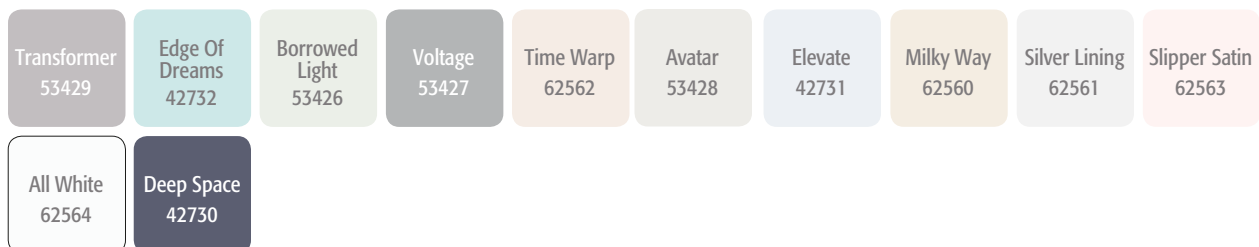

KYDEX® Sheet Colour Collection for
Medical Device Enclosures

KYDEX® 430 Proprietary ABS/PVC blend developed specifically for medical device housing applications