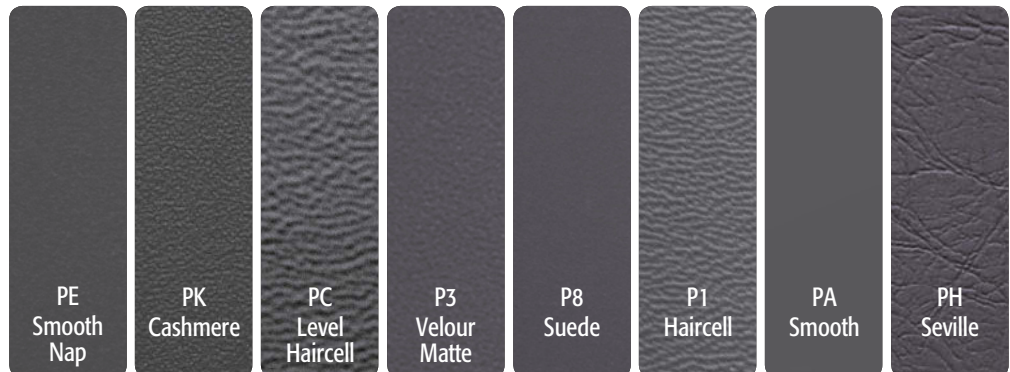

**Resolve**

- Security 42654
- Wicket 72938
- Blotter 72959
- Iron Safe 53261
- Old Money 22251
- Wax Seal 12233
- Bank Note 32248
- Cash Out 42655

**Tangents**

- Fraise 22254
- Crema 72944
- Downtown 42648
- Emerald City 32246
- After Dark 12240
- Mostaza 72937
- Ayers 22253
- Ocean Requiem 32243
- Riva 32250
- Bolt 42670
- Double Yolk 22257
- Currant 12238
- Path 72942
- Burnt Toast 72945
- Eiderdown 62517
- Runway 72943
- Cumulus 62516
- Napoleon 42658

**Tempest**

- Cambridge 12234
- Academy 32244
- Heather 42650
- Polo 32251
- The Cape 72941
- First Mate 42657
- Oil Skin 72936
- Black Watch 53259

## KYDEX® Textures

KYDEX® thermoplastics are offered in eight textures. Each texture presents its own unique opportunities and challenges. Textures are embossed into the sheet during the extrusion process, so available textures may be limited based on material grade, thickness, or width. Pressure forming with KYDEX® material offers limitless opportunities for part texture.