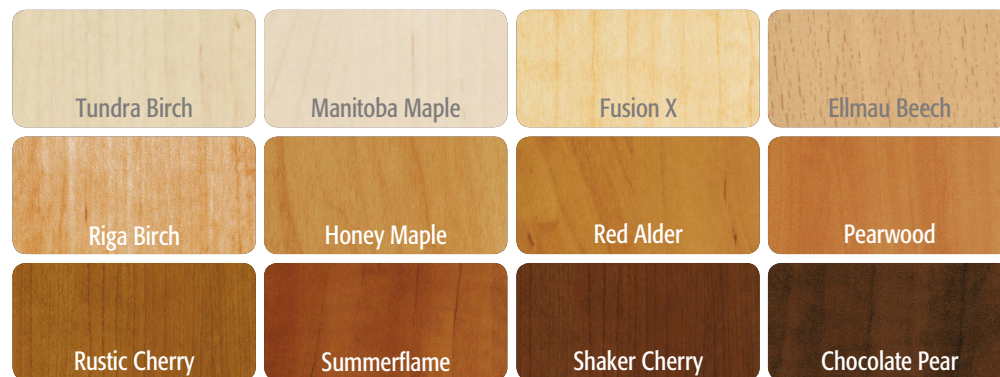

Wood Grain Collection

KYDEX® XDWG & 152WG For flat lamination and membrane pressed applications